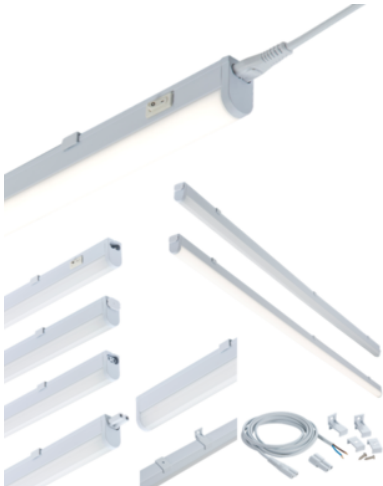

### UCLED4CW

230V 4W LED Linkable Striplight 4000K (277mm)

[www.mlaccessories.co.uk](http://www.mlaccessories.co.uk)

MLA PART CODE	UCLED4CW
DESCRIPTION	230V 4W LED Linkable Striplight 4000K (277mm)
NET WEIGHT (KG)	0.173
FINISH	White
DIFFUSER	Opal
DIMENSIONS (MM)	Length - 277 Width - 22.8 Projection - 36
CONSTRUCTION	Construction - Polycarbonate
CLASS	II
IP RATING	IP20
WATTAGE (W)	4
LAMP TECHNOLOGY	LED
LAMP INCLUDED	Yes
LUMENS (LM)	360±5%
LUMENS LIGHT SOURCE ONLY (LM)	460±5%
EFFICACY (LM/W)	117.9
CIRCUIT WATTAGE (W)	3.9
CCT	4000K
LIGHT COLOUR	Cool White
CRI	>80
SDCM	<6
RUNNING CURRENT (A)	0.03
DISPLACEMENT FACTOR	>0.9
SVM	0.001
PST-LM	0.001
BEAM ANGLE (DEGREES)	145
LIFE SPAN (HRS)	30,000
L70B50 LIFESPAN (HRS)	54,000
DIMMABLE	No

# Knightsbridge

<b>OPERATING TEMPERATURE</b>	-10~40°C
<b>INPUT VOLTAGE</b>	230V 50Hz
<b>CABLE LENGTH (M)</b>	2
<b>WARRANTY</b>	3year(s)
<b>MANUFACTURED IN ACCORDANCE WITH</b>	BS EN 60598
<b>ORIGIN OF MANUFACTURE</b>	China
<b>DECLARATION OF CONFORMITY (HELD ON FILE)</b>	Yes
<b>EAN</b>	5055832977759